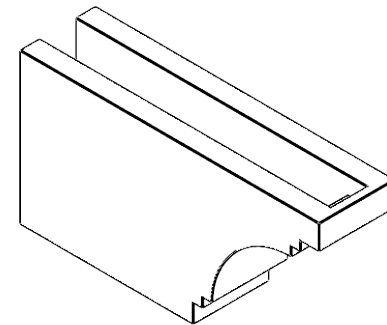

ITEM NUMBER: RFTURO040X08000X16000X008PEC00RCPR

4"W X 8"H X 16"L TIMBERTHANE ROUGH CEDAR PESCADERO FAUX WOOD OPEN RAFTER TAIL, 8"L END, PRIMED TAN

FRONT PROFILE

ISOMETRIC

GENERATED DATE : 03/02/2023

EKENA MILLWORK
2300 WEST MAIN ST.
CLARKSVILLE, TX 75426
TOLL FREE: 866-607-0453
WWW.EKENAMILLWORK.COM

NOTES

1. INSTALLATION TO BE COMPLETED IN ACCORDANCE WITH MANUFACTURER'S SPECIFICATIONS.
2. DRAWING MAY NOT BE TO SCALE
3. THIS DRAWING IS INTENDED FOR DESIGN AND PLANNING PURPOSES ONLY.
4. ALL INFORMATION CONTAINED HEREIN WAS CURRENT AT THE TIME OF DEVELOPMENT BUT MUST BE REVIEWED AND APPROVED BY THE PRODUCT MANUFACTURER TO BE CONSIDERED ACCURATE.
5. TIMBERTHANE ARCHITECTURAL PRODUCTS ARE MADE FROM HIGH DENSITY URETHANE AND COME FACTORY PRIMED