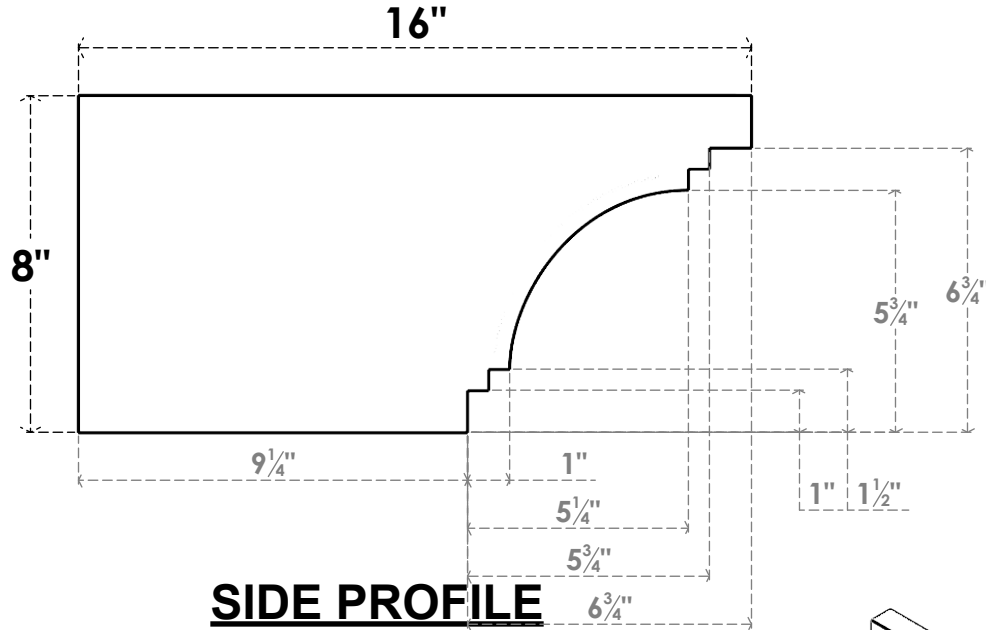

ITEM NUMBER: RFTURO040X08000X16000X008PEC00RCPR

4"W X 8"H X 16"L TIMBERTHANE ROUGH CEDAR PESCADERO FAUX WOOD OPEN RAFTER TAIL, 8"L END, PRIMED TAN

FRONT PROFILE

ISOMETRIC

GENERATED DATE : 03/02/2023

EKENA MILLWORK
2300 WEST MAIN ST.
CLARKSVILLE, TX 75426
TOLL FREE: 866-607-0453
WWW.EKENAMILLWORK.COM

NOTES

1. INSTALLATION TO BE COMPLETED IN ACCORDANCE WITH MANUFACTURER'S SPECIFICATIONS.
2. DRAWING MAY NOT BE TO SCALE
3. THIS DRAWING IS INTENDED FOR DESIGN AND PLANNING PURPOSES ONLY.
4. ALL INFORMATION CONTAINED HEREIN WAS CURRENT AT THE TIME OF DEVELOPMENT BUT MUST BE REVIEWED AND APPROVED BY THE PRODUCT MANUFACTURER TO BE CONSIDERED ACCURATE.
5. TIMBERTHANE ARCHITECTURAL PRODUCTS ARE MADE FROM HIGH DENSITY URETHANE AND COME FACTORY PRIMED