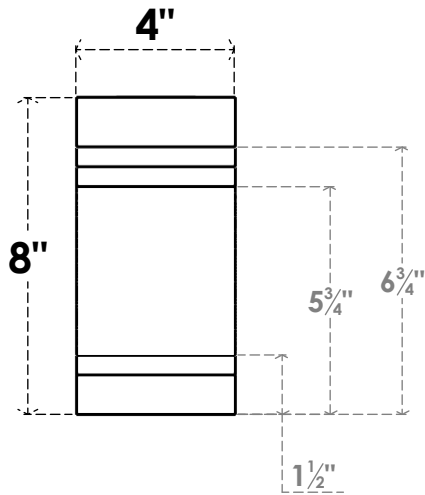

ITEM NUMBER: RFTURO040X08000X16000X008PEC00RCPR

4"W X 8"H X 16"L TIMBERTHANE ROUGH CEDAR PESCADERO FAUX WOOD OPEN RAFTER TAIL, 8"L END, PRIMED TAN

FRONT PROFILE

ISOMETRIC

GENERATED DATE : 03/02/2023

EKENA MILLWORK
2300 WEST MAIN ST.
CLARKSVILLE, TX 75426
TOLL FREE: 866-607-0453
WWW.EKENAMILLWORK.COM

NOTES

1. INSTALLATION TO BE COMPLETED IN ACCORDANCE WITH MANUFACTURER'S SPECIFICATIONS.
2. DRAWING MAY NOT BE TO SCALE
3. THIS DRAWING IS INTENDED FOR DESIGN AND PLANNING PURPOSES ONLY.
4. ALL INFORMATION CONTAINED HEREIN WAS CURRENT AT THE TIME OF DEVELOPMENT BUT MUST BE REVIEWED AND APPROVED BY THE PRODUCT MANUFACTURER TO BE CONSIDERED ACCURATE.
5. TIMBERTHANE ARCHITECTURAL PRODUCTS ARE MADE FROM HIGH DENSITY URETHANE AND COME FACTORY PRIMED